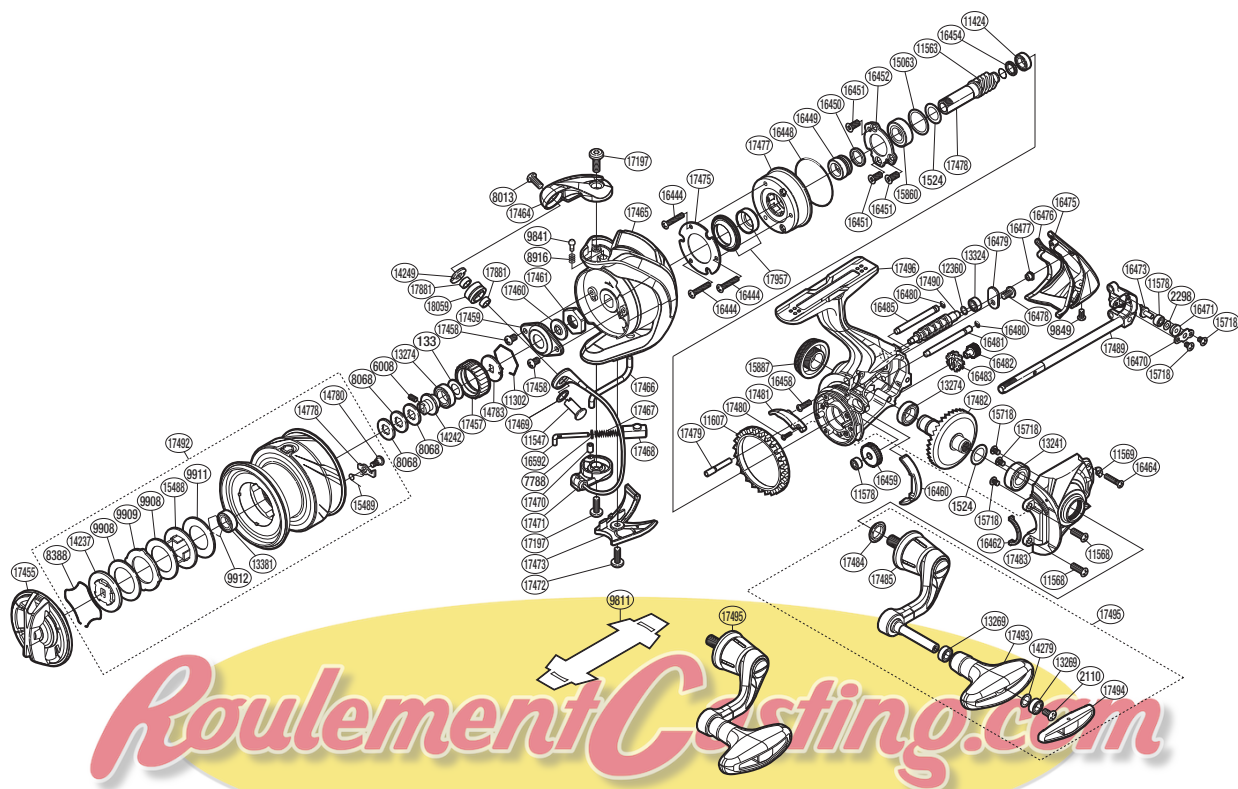

# SHIMANO

Vanquish

S A-RB

VANQ-C3000

Please note that the number of adjusting washers may not be the same as shown in the exploded views. (Adjustment will vary with each individual product.)

(51SH343001X)

Part No.	Description	Part No.	Description	Part No.	Description
RD 0133	Anti-Reverse Pawl Spacer	RD15488	Key Washer	RD17464	Bail Arm
RD 1524	Washer	RD15489	Drag Click Spring	RD17465	Rotor
RD 2110	Screw	RD15718	Screw	RD17466	Bail Trip Lever
RD 2298	Spacer	RD15860	Ball Bearing	RD17467	Bail Spring
RD 6008	Set Screw	RD15887	Handle Screw Cap	RD17468	Bail Spring Seat
RD 7788	Spring Guide A Support	RD16444	Screw	RD17469	Washer
RD 8013	Screw	RD16448	O Ring	RD17470	Bail Spring Guide A Bush
RD 8068	Spool Washer	RD16449	Roller Clutch Inner	RD17471	Bail Assembly
RD 8388	Drag Washers Retainer	RD16450	Roller Clutch Inner Spacer	RD17472	Screw
RD 8916	Click Spring	RD16451	Screw	RD17473	Bail Hold Support Guard
RD 9841	Click Pin	RD16452	Bearing Retainer	RD17475	Roller Clutch Reinforce
RD 9849	Screw	RD16454	Pinion Gear Spacer	RD17477	Roller Clutch Assembly
RD 9908	Drag Washer	RD16458	Screw	RD17478	Pinion Gear
RD 9909	Eared Washer	RD16459	Idle Gear	RD17479	Idle Gear B Shaft
RD 9911	Drag Washer	RD16460	Friction Ring Spacer	RD17480	Screw
RD 9912	Bearing Retainer	RD16462	Flange Water Proof	RD17481	Bail Trip Strike
RD1302	Ratchet Spring	RD16464	Screw	RD17482	Drive Gear
RD11424	Ball Bearing	RD16470	Oscillating Pawl Cover	RD17483	Side Cover
RD11547	Line Roller Support	RD16471	Oscillating Slider Bushing	RD17484	Handle Shaft Seal
RD11563	Worm Shaft Ring	RD16473	Oscillating Pawl	RD17485	Handle Shank Assembly
RD11568	Screw	RD16475	Rear Protector	RD17489	Main Shaft Assembly
RD11569	Screw Washer	RD16476	Rear Shield	RD17490	Worm Shaft
RD11578	Ball Bearing	RD16477	Rear Protector Collar	RD17492	Spool Assembly
RD11607	Friction Ring	RD16478	Screw	RD17493	Handle Knob
RD12360	Washer	RD16479	Worm Shaft Retainer	RD17494	Handle Knob Seal
RD13241	Ball Bearing	RD16480	O Ring	RD17495	Handle Assembly
RD13269	Ball Bearing	RD16481	Oscillating Guide B	RD17496	Body
RD13274	Ball Bearing	RD16482	Idle Gear B S	RD17881	Bearing Spacer
RD13324	Worm Bushing	RD16483	Idle Gear B L	RD17957	Roller Clutch Water Proof Set
RD13381	Ball Bearing	RD16485	Oscillating Guide A	RD18059	Line Roller(With Bearing)
RD14237	Key Washer	RD16592	Bail Spring Guide A		
RD14242	Bearing Bushing	RD17197	Screw	RD 9811	Reel Seat Spacer (accessory)
RD14249	Line Roller Plate	RD17455	Drag Knob		
RD14279	Washer	RD17457	Drag Click Ratchet		
RD14778	Drag Click	RD17458	Screw	PK 0338	Gear Set
RD14780	Screw	RD17459	Rotor Nut Lock Plate	PK 0406	Bearing Set
RD14783	Spool Support	RD17460	Bearing Water Proof	PK 0340	Oscillation Set
RD15063	Spacer	RD17461	Rotor Nut	PK 0411	Line Roller Set